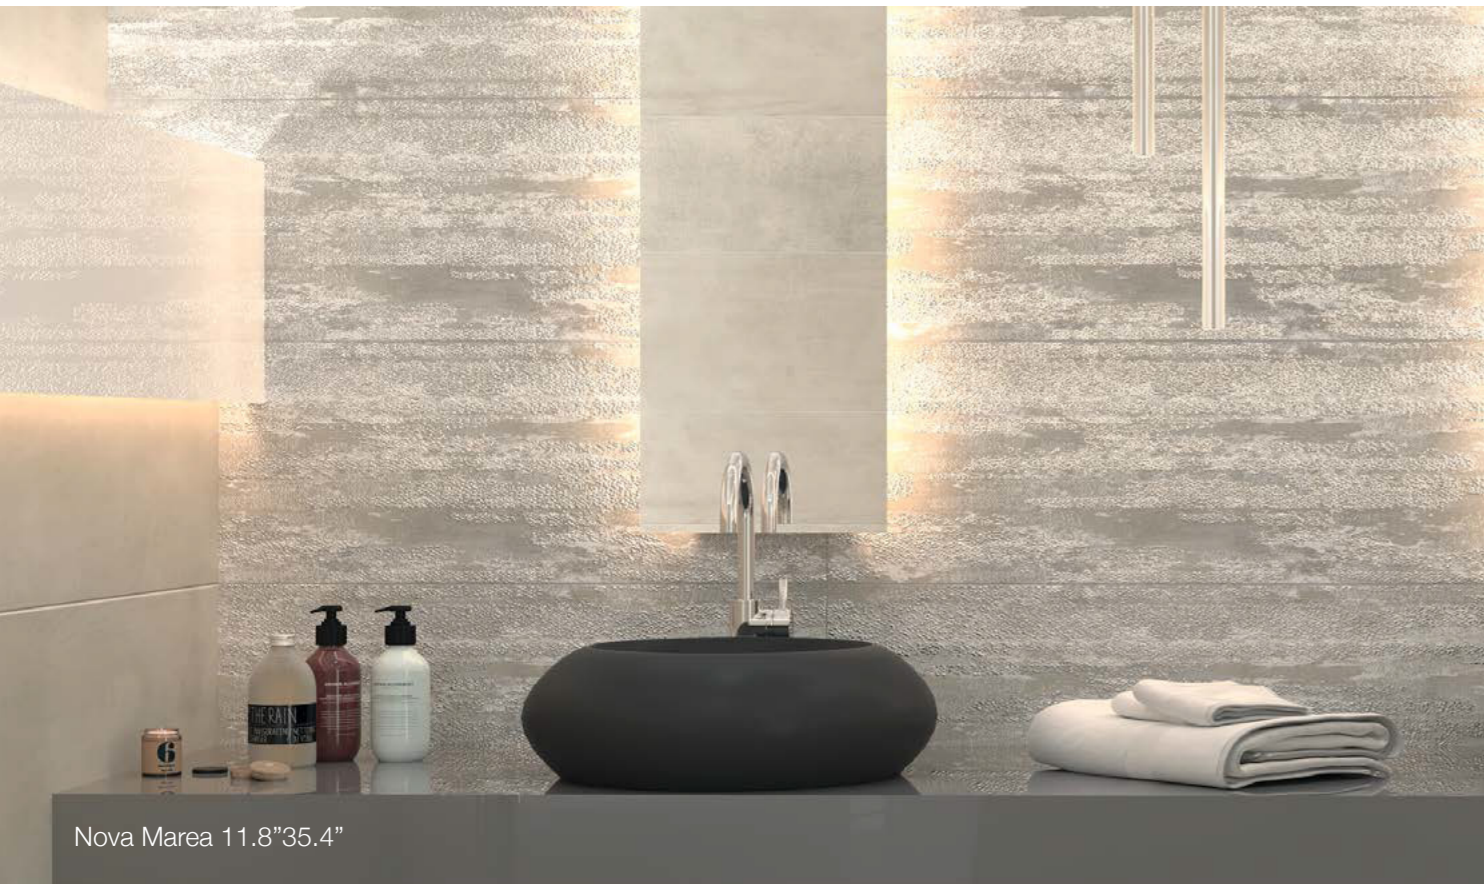

Nova Marea 11.8"x35.4"

Packaging Info

Size	SF per carton	PC per carton	BX per pallet
11.8"x35.4"	39.83	4	22